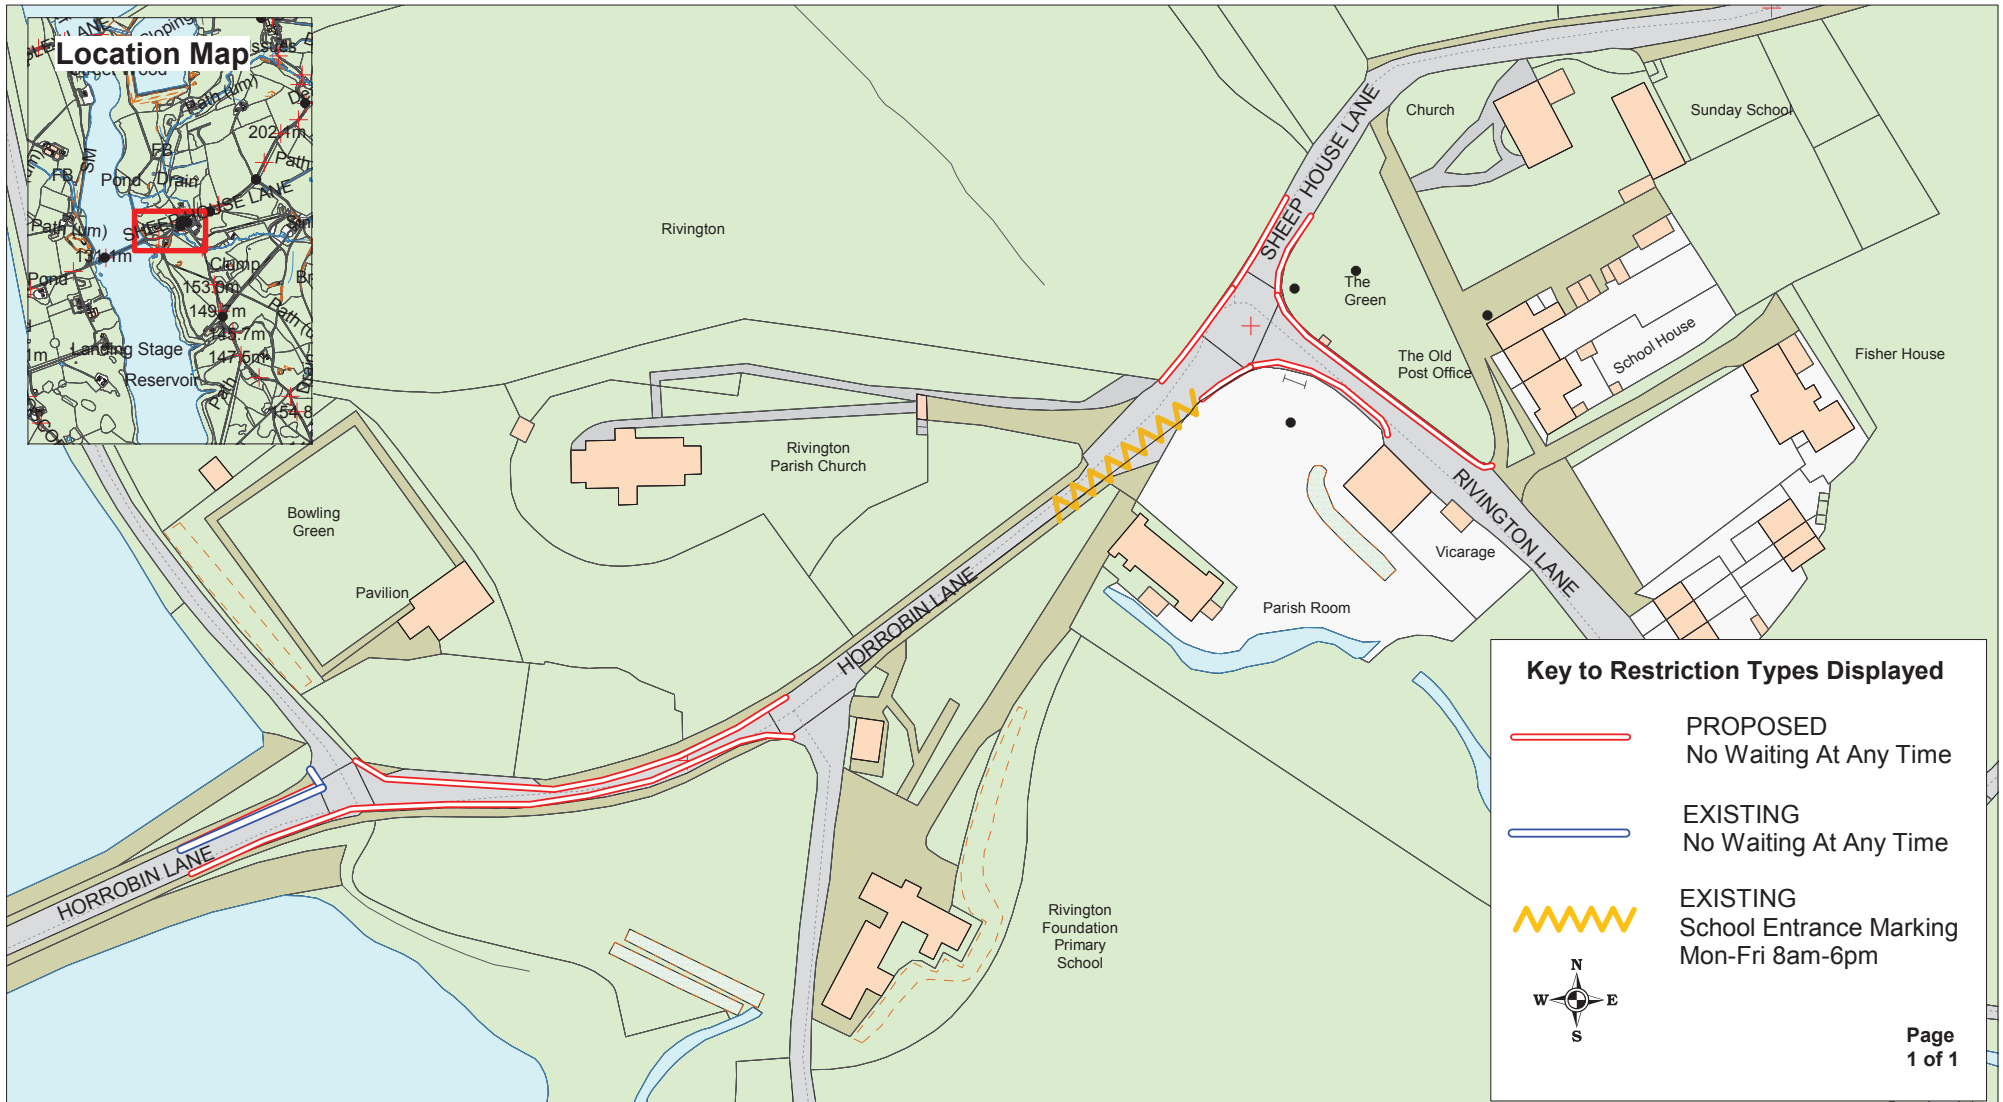

**Key to Restriction Types Displayed**

- Proposed No Waiting At Any Time
- EXISTING School Entrance Marking Mon-Fri 8am-6pm

Page 1 of 1

**PROHIBITION OF WAITING**

Back Lane - Town Brow - Sheep Hill Brow, Clayton-le-Woods

SCALE	<b>1 : 1500</b>
DATE	<b>28/01/2019</b>
DRAWING No.	<b>HD/01-19/CH1</b>
DRAWN BY	<b>TJP</b>
	Scale with care as distortion may occur

**PROHIBITION OF WAITING**  
 Horrobin Lane - Rivington Lane -  
 Sheep House Lane, Rivington

SCALE	1 : 1500
DATE	28/01/2019
DRAWING No.	HD/01-18/CH2
DRAWN BY	TJP
	Scale with care as distortion may occur